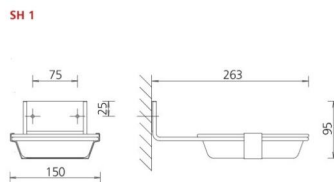

Drip tray wall mounting, SH 1 - ingo-man version

The person, who uses a soap dispenser, may be faced with unwanted soap residue. The use of a drip tray prevents undesirable soap residue when using the dispenser. This MediQo-line drip tray is especially designed for collection excess of soap. You attach the drip tray simply under the opening of the soap dispenser. because of the extending possibilities of this tray, you can hang the tray exactly where you want. No soap residue on your countertop anymore? Ask now the quote for the drip tray for wall mounting.

[Bekijk het product online](#)

Technische omschrijving

Drip tray frame with removable plastic tray, for wall mounting, short side towards the wall