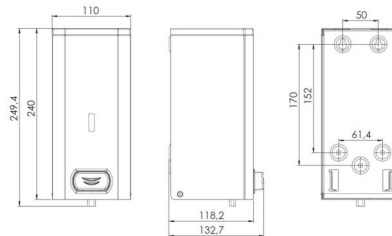

Foam soap dispenser 1500 ml stainless steel black

Although a sanitary stop may mostly be necessary, it should also be a moment to relax. This is why a stylish decorated sanitary area is the perfect place to catch your breath. And what would make more sense than to opt for the elegant and tasteful Mediclinics line. Take this foam soap dispenser, for example. Simple with a stylish look and a striking warm colour. What could be better than this great looking and practical addition to your sanitary area? Add to that the optimal ease of use, the substantial content and the advantages of foam soap, then it shouldn't take long to make up your mind. If style and ease of use is important to you, then it shouldn't take long to decide in favour of the black stainless steel 1500 ml Mediclinics Foam Soap Dispenser. Request a quote here!

[Bekijk het product online](#)

Technische omschrijving

Foam soap dispenser for wall mounting. With stainless steel push button. With spring lock and Mediclinics key. With level display in the front part. With removable refillable reservoir. Also easily refillable from above. Modular system.