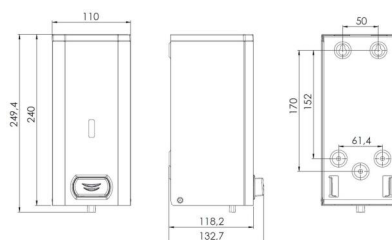

Foam soap dispenser 1500 ml stainless steel white

White: sterile, cold and boring? Nonsense! A light and bright sanitary area will always leave your guests with a hygienic and clean impression. For this reason many designers opted for this white version of the stainless steel Mediclinics 1500 ml foam soap dispenser. Style, design and ease of use. These three key concepts played an important role in the design of this modern Mediclinics foam soap dispenser. The taut lines of this unique dispenser's design will complement almost any modern sanitary area. The stainless steel push button on the front of the spotlessly clean white housing adds a touch of refinement. The dispenser can hold 1500 ml of foam soap which makes it ideal for use in highly frequented areas. If you would like to leave your guests with a hygienic and clean impression then request a quote for this White Stainless Steel Mediclinics 1500 ml Foam Soap Dispenser now.

[Bekijk het product online](#)

Technische omschrijving

Foam soap dispenser for wall mounting. With stainless steel push button. With spring lock and Mediclinics key. With level display in the front part. With removable refillable reservoir. Also easily refillable from above. Modular system.