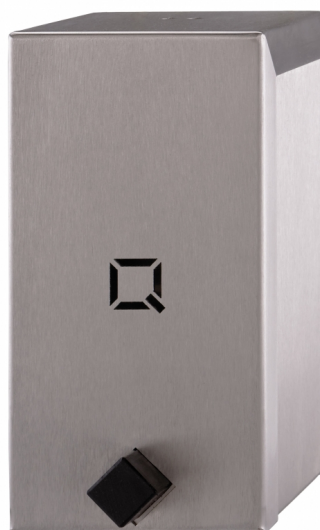

# Foam soap dispenser 400 ml refillable

If you choose to use foam soap, you only have one more question. With which dispenser can you dose this soap user-friendly and stylish? All Care has the answer with the Qbic-line. You do not need to be an expert to recognize a real Qbic-line in the design of this foam soap dispenser. The Cubic stainless steel is the favourite of many architects and designers. Your facility service and the many toilet visitors will appreciate your choice. The dispenser is easy to open with the special Qbic-line key, so that you can foam soap refill no less than 400 ml. Choose a dispenser with the well-known Q of Qbic-line. We will gladly make you an offer.

## Technische omschrijving

Foam soap dispenser for wall mounting. With Q-logo cut out in the cover. With spring lock and stainless steel Qbic-line key. With black cubist button for dispensing the foam soap. With refillable reservoir and foam pump. The dispenser is also in a POUCH version available. Modulair system