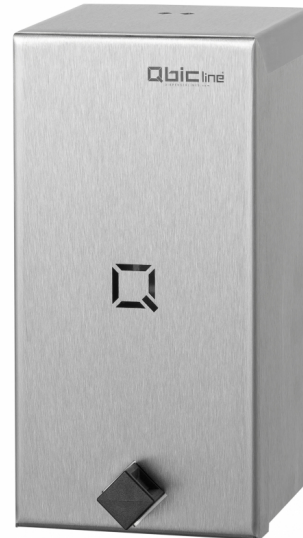

# Foam soap dispenser 900 ml HQ refillable

It is a basic rule of hygiene: Wash hands after using the toilet.

Therefore, it is your challenge to keep each soap dispenser filled.

Thanks to the 900 ml refill reservoir in this foam soap dispenser your guests and/or employees not easily find an empty dispenser.

The design of the Qbic-line foam soap dispensers has been thought of in detail.

This is shown by the cubic design with the characteristic Q on the front.

But it is also noticeable in daily use.

Whether you push the black, square button either or open the dispenser with the special key to refill the reservoir.

This stainless steel foam soap dispenser is easy to...

[Bekijk het product online](#)

## Technische omschrijving

Foam soap dispenser high quality for wall mounting.

With Q-logo cut out in the cover.

With spring lock and stainless steel Qbic-line key.

With black cubist button for dispensing the foam soap.