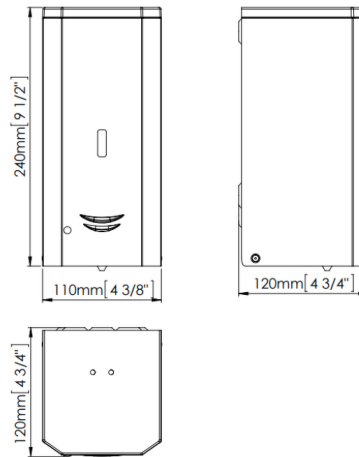

[Bekijk het product online](#)

Technische omschrijving

Foam soap dispenser automatic for wall mounting. With infra-red sensor. With spring lock and Mediclinics key. With level display in the front part. With removable refillable reservoir. Also easily refillable from above. Operates on 6 AA alkaline batteries. Recommended installation height: 25-30 from countertop/shelve.