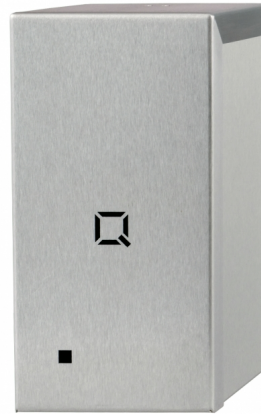

Foam soap dispenser automatic 650 ml refillable

In areas with a lot of pollution, you want to give everyone the opportunity to clean his hands. The solution is simple: hang a Qbic-line stainless steel foam soap dispenser near the sinks! This automatic foam soap dispenser is extremely functional and you and your users will appreciate that. At the same time, many organizations opt for this particular foam soap dispenser for its appealing design. By combining it with the other Qbic-line accessories you create a uniform effect. Do choose the combination of form and function. Request a quote!

[Bekijk het product online](#)

Technische omschrijving

Foam soap dispenser automatic for wall mounting. With Q-
logo cut out in the cover. With spring lock and stainless
steel Qbic-line key. With refillable reservoir. The dispenser
need 3 pieces of LR14 batteries (not included)