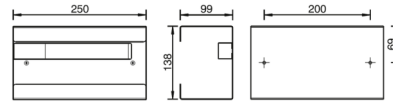

Glove dispenser UNO white

Product sheet

When you choose a permanent place for your latex gloves, strong mounting is crucial. Choosing the MediQo-line the white glove dispenser is, therefore, only logical. This glove dispenser for wall mounting provides security. The sturdy mounting can withstand any heavy use. Moreover, you know to find your gloves quickly in any situation. Getting the gloves quickly is possible via the open front. The box is easily replaceable by sliding it out of the springy stainless steel clip. Looking for a glove dispenser that provides security? Ask now for the quote.

[Bekijk het product online](#)

Technische omschrijving

Glove dispensers for wall mounting. Suitable for different sizes of glove refills. A spring clip holds also little glove cartons in place. For vertical or horizontal mounting. With two-point-fixation