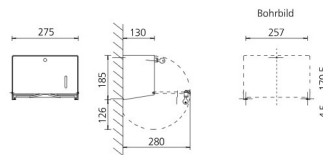

Hand towel dispenser small stainless steel, HS 15 EE - ingoman version

If you have a feeling for style, you know that every detail counts. With this modest towel dispenser you find a tasteful and practical addition to any washroom. This subtle towel dispenser particularly attracts attention because of the sleek design. The design of the body is fully focused on functionality. When using you take the towels via the opening at the bottom of the dispenser. The front of the dispenser can be swung open, so that the towels can easily be replenished. Do you think good hand hygiene is valuable? Ask now the quote for the stainless steel MediQo-line towel dispenser.

HS 15

[Bekijk het product online](#)

Technische omschrijving

Paper towel dispenser with plastic removal, for approx. 300 Layerfold or ZZ-folded paper towels, with integrated insert bracket for use with interfold and Z-fold paper, brushed stainless steel, metal front cover with viewing slit, stainless steel backplate, with lock and key