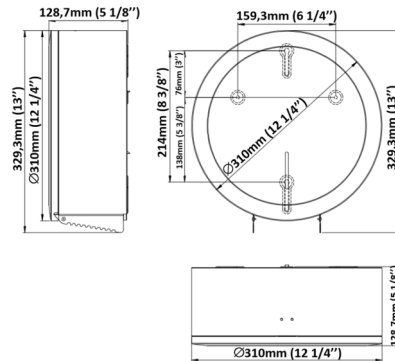

Jumbo roll dispenser large black

Product sheet

If you have a feel for interior architecture you are able to think outside the box. Whether it's about a toilet roll holder or jumbo roll dispenser, each item should catch everybody's eye. Show some grit and select this Mediclinics jumbo roll dispenser. The striking black housing made of black powder-coated steel will immediately draw your guests' attention. The dispenser can hold one jumbo roll of $\dot{\gamma}$ 275 mm maximum, which is a substantial amount of toilet paper for your guests. Do you still worry that your guests could run without? Then simple check the status of the role via the viewing slot. Do you have the nerve to think outside the box? Then request a quote for this Mediclinics Jumbo Roll Dispenser Large Black.

[Bekijk het product online](#)

Technische omschrijving

Jumbo roll dispenser large for wall mounting. With spring lock and Mediclinics key. With a plastic viewer that indicates the content level. With a serrated edge for tearing off the paper easily easy tear off of the paper.