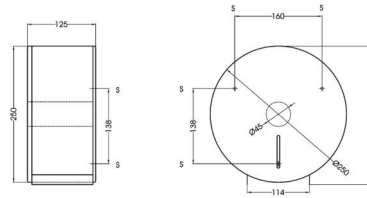

Jumbo roll dispenser small black

Product sheet

If you select this jumbo roll dispenser you are showing a great deal of nerve. The black powder-coated housing immediately draws the toilet visitor's attention. When combined with a good supply of toilet paper you are offering your guests a visit to the toilet that they will never forget. The design may be striking but the designers by no means lost sight of the practical aspect as the mini jumbo roll dispenser can hold a substantial amount of toilet paper and, in addition to that, is easy to use. A quick look at the useful viewing slot on the front of the dispenser will tell you if any new toilet paper is required. Feel like going for a regular eye catcher? Then request a quote for our Mediclinics - Mini Jumbo Roll Dispenser Black, PR2783B.

[Bekijk het product online](#)

Technische omschrijving

Mini jumbo roll dispenser for wall mounting. With spring lock and Mediclinics key. With a plastic viewer that indicates the content level. With a serrated edge for tearing off the paper easily.