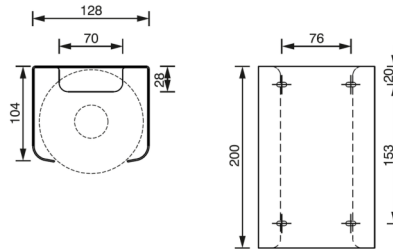

Replacement roll holder TRIO stainless steel

A stylish accessory line completes your interior. It is therefore logical that you choose your accessories with care.† You will find luxury and ease of use in one with† the mediQo-line. A clear example is the trio replacement roll holder from the series. The striking design of this holder shows that you not only have an eye for style but also for ease of use. Does your guest find an empty toilet roll? He will have sufficient paper again with a simple movement. Would you like to complete your interior with a stylish accessory line? Request the offer for the trio mediQo-line replacement roll holder.

[Bekijk het product online](#)

Technische omschrijving

Trio replacement roll holder for wall mounting. Easy to use. With four-point-fixation.