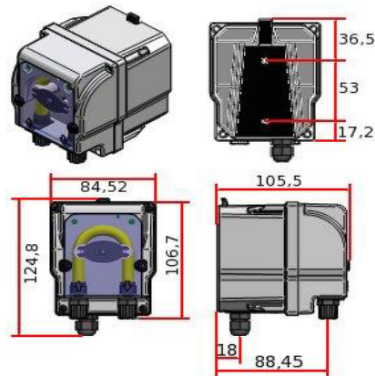

Rinse pump SPEED

Product sheet

A shiny dinner service will always make a good hygienic impression on your guests. Thanks to the Dosing Care Rinse Aid Dosing Pump you are always assured of a shiny and clean result. As an entrepreneur you would like to use detergents as smartly as possible. The Dosing Care Rinse Aid Dosing Pump lets you determine how much rinse aid you want to use. Safe, cost effective and highly environmentally conscious. The added installation kit will help to install the dosing pump in no time at all. Is cleaning the dishes in a sustainable manner important to you? Then request a quote for the Dosing Care Rinse Aid Dosing Pump SPEED 9030 now.

[Bekijk het product online](#)

Technische omschrijving

This pump doses a single chemical into small glass washers and dish washers. The unit is neat, compact and very simple to install. Including installation kit: (1 suction tube PVC 4x6, 1 delivery tube PE 4x6, 1 tank injector, 1 non-return valve, weight + filter and plugs & screws) Speed version: Wattage: 230 V50-60 Hz IP54