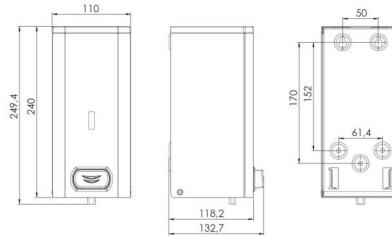

# Soap dispenser 1500 ml stainless steel black

All your guests will appreciate going back to work with clean hands after a visit to the toilet. For this a good soap dispenser is crucial. Choosing for the stainless steel Mediclinics 1500 ml Soap Dispenser is equal to choosing for optimal hygiene, ease of use and an elegant design. The black stainless steel housing is finished to the last detail giving this dispenser an extremely taut-lined look. This dispenser can hold about 1500 ml of liquid soap, which makes it highly suitable for highly frequented areas. It is simple in use with a push of the button the dispenser provides exactly the right amount of soap required for a hygienic wash. If you choose for optimal hygiene, ease of use and an elegant design, you should choose for the black stainless steel Mediclinics 1500 ml soap dispenser. Request a quote here. †

## Technische omschrijving

Soap dispenser for wall mounting. With stainless steel push button. With spring lock and Mediclinics key. With level display in the front part. With removable refillable reservoir. Also easily refillable from above. Modular system.