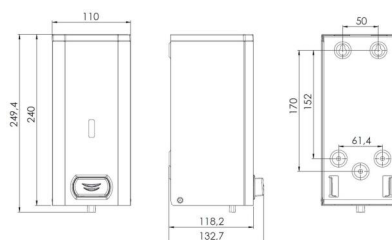

Soap dispenser 1500 ml stainless steel white

It is crystal clear that the Mediclinics designers always aim for the top. The exclusive design with its optimal ease of use is a great addition to any sanitary area. The same applies to the white 1500 ml stainless steel soap dispenser. The ample content of this soap dispenser should make instantly clear that it is designed for highly frequented sanitary areas. The dispenser can hold more than 1500 ml of liquid soap and is easy and quick in use. With one push of the playfully designed stainless steel push button on the front the dispenser will automatically dose the right amount of soap. Refilling takes place via the top of the dispenser. When choosing for optimal ease of use, maximum hygiene and an exclusive design you choose for the White 1500 ml Stainless Steel Mediclinics Soap Dispenser. Request a quote here!

[Bekijk het product online](#)

Technische omschrijving

Soap dispenser for wall mounting. With stainless steel push button. With spring lock and Mediclinics key. With level display in the front part. With removable refillable reservoir. Also easily refillable from above. Modular system.