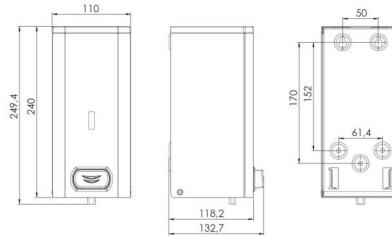

[Bekijk het product online](#)

Technische omschrijving

Soap dispenser for wall mounting. With stainless steel push button. With spring lock and Mediclinics key. With level display in the front part. With removable refillable reservoir. Also easily refillable from above. Modular system.