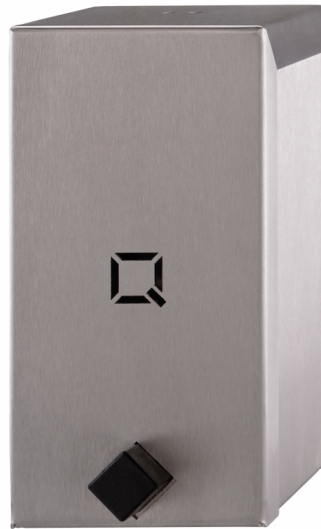

Soap dispenser 400 ml refillable

Product sheet

They belong in each washroom. Soap dispensers. Why would you choose a common model when you can also opt for the Qbic-line? A functional soap dispenser with a remarkable design. The Qbic-line makes it attractive to have a fresh start after a visit to the toilet. Whether you like to wash your hands with fluid soap, alcohol gel, lotions or creams, this soap dispenser is compatible. One push on the black button-of course a cube- is sufficient for a hand full of hygiene. Do you like to have a stylish interior? Then ask for a quotation of the stainless steel Qbic-line 400 ml.

[Bekijk het product online](#)

Technische omschrijving

Soap dispenser for wall mounting. With Q-logo cut out in the cover. With spring lock and stainless steel Qbic-line key. With black cubist button for dispensing the soap. With refillable reservoir and soap pump. The dispenser is also in a POUCH version available. Modulair system