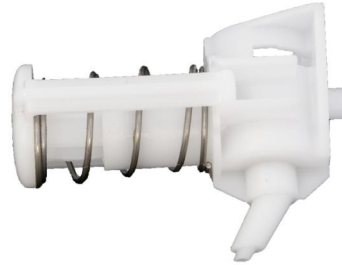

Soap dispenser 800 ml POUCH

Product sheet

If you prefer a few drops of soft soap instead of using a disinfectant spray, then the PlastiQline Exclusive 800 ml soap dispenser would be the perfect choice. Particularly if you also value a great design. You do not have to be an interior specialist to appreciate the special design of this soap dispenser. The modern appearance with the soft round lines adds a touch of luxury to this dispenser. The material of this design says it all. The unique mix of plastic and stainless steel give this dispenser a chic and exclusive appearance although its shape is as simple as can be. This filling of this dispenser is held in a so-called pouch that can be easily refilled. The large content makes this dispenser suitable for all highly frequented areas. Are you looking for an eye catcher in your sanitary area? Then inquire about our PlastiQline 800 ML POUCH soap dispenser.†

[Bekijk het product online](#)

Technische omschrijving

Soap dispenser for wall mounting. With push cover for dispensing the soap. With lock and PQR key. With pouch adapter and soap pump. The dispenser is also in a refillable version available. Modulair system