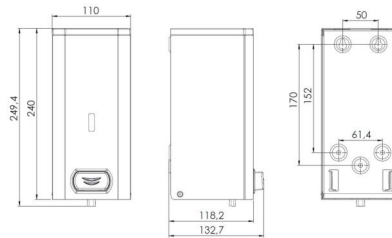

[Bekijk het product online](#)

Technische omschrijving

Spray dispenser for wall mounting. Can also be used as a toilet seat cleaner. With stainless steel push button. With spring lock and Mediclinics key. With level display in the front part. With removable refillable reservoir. Also easily refillable from above. Modulair system.