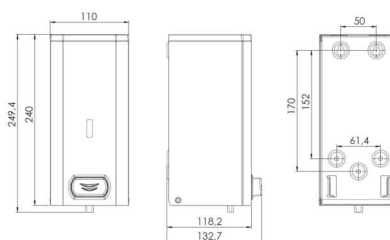

Spray dispenser 1500 ml stainless steel

Good hygiene is crucial. Particularly in those areas that are highly frequented by guests. This makes the choice of a Mediclinics alcohol spray dispenser self-evident. You may select this spray dispenser for its practical use, but don't forget that the design must also meet the highest of demands. Which is something the designers of this dispenser understood all but too well. The taut-lined stainless steel housing with its angular corners is a great addition to each tastefully decorated sanitary area. With a push of the stainless steel push button, your guest will obtain the exact amount of alcohol required to optimally disinfect their hands or the toilet seat. Via the top of the dispenser you can easily replace the refill bottle. Do you want your sanitary area to meet the highest demands in design? Then the stainless steel Mediclinics 1500 ML Spray Dispenser would be the right choice!

[Bekijk het product online](#)

Technische omschrijving

Spray dispenser for wall mounting. Can also be used as a toilet seat cleaner. With stainless steel push button. With spring lock and Mediclinics key. With level display in the front part. With removable refillable reservoir. Also easily refillable from above. Modulair systeem.