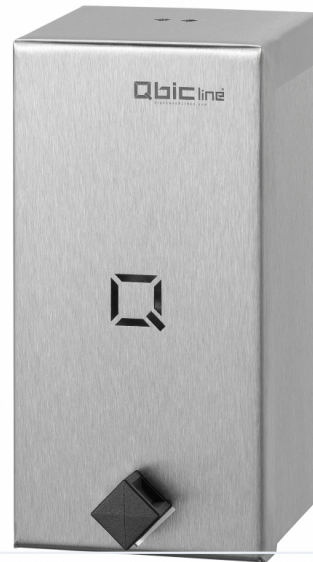

Spray dispenser 400 ml HQ refillable

Do you wish to guarantee hygiene among visitors and / or employees?
Do you want to have an adequate disinfectant at hand all the time?
Then the Qbic-line Spray Dispenser is an ultimate solution.

The Qbic-line, with its distinctive model, may be beautiful, this spray dispenser is especially functional. You bring spray soap and alcohol (for disinfecting hands or objects) within reach in any room. You can use the refill reservoir with which this Qbic-line Spray dispenser is equipped or use pouches / cartridges.
The stainless steel satin finished cover can easily be...

[Bekijk het product online](#)

Technische omschrijving

Spray dispenser high quality for wall mounting.
With Q-logo cut out in the cover.
With spring lock and stainless steel Qbic-line key.
With black cubist button for dispensing the liquids.
With refillable reservoir and spray pump.
The dispenser is also in a POUCH version available.
Modulair system