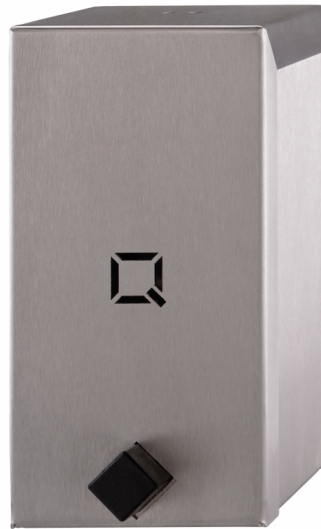

Spray dispenser 400 ml refillable

Product sheet

Do you wish to guarantee hygiene among visitors and / or employees? Do you want to have an adequate disinfectant at hand all the time? Then the Qbic-line Spray Dispenser is an ultimate solution. The Qbic-line, with its distinctive model, may be beautiful, this spray dispenser is especially functional. You bring spray soap and alcohol (for disinfecting hands or objects) within reach in any room. You can use the refill reservoir with which this Qbic-line Spray dispenser is equipped or use pouches / cartridges. The stainless steel satin finished cover can easily be cleaned. If you choose optimal hygiene and like to give attention to design, the Qbic-line spray dispenser deserves an introduction. Ask for a quote!

[Bekijk het product online](#)

Technische omschrijving

Spray dispenser for wall mounting. With Q-logo cut out in the cover. With spring lock and stainless steel Qbic-line key. With black cubist button for dispensing the liquids. With refillable reservoir and spray pump. The dispenser is also in a POUCH version available. Modulair system