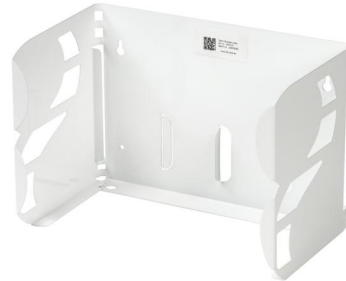

Sanni Bin bracket white

Product sheet

This metal, white powder-coated bracket/holder is the perfect solution for hanging your SanniBin hygiene bin. This bracket ensures that the SanniBin can be kept hygienically off the floor.

[Bekijk het product online](#)

Technische omschrijving

Bracket for SanniBin sanitary bin.
Metal white powdercoated.
For wall mounting.
With four-point-fixation.