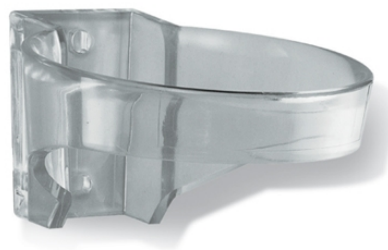

# Jolly Chrome

Product sheet

A hair dryer lying around can cause great inconvenience. This ring-shaped Valera wall holder offers a handy and subtle storage for your hair dryer. This ring-shaped wall holder is specially designed for the models Excel PRO 1800 or for an Action 1200. The chrome ring can easily be mounted with two screws on the wall. Do you attach importance to a clean and tidy hotel room without accessories lying around? Then choose this ring-shaped wall holder for your Valera hair dryer. † Ask for the quote.

## Technische omschrijving

Ring-shaped chrome wall holder. With cable locking device for hair dryer. Suitable for: Excel PRO 1800 / Action 1200