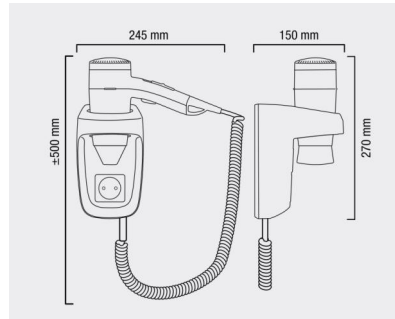

Premium Smart 1200 Socket

Product sheet

A carefully chosen accessory line provides extra comfort experience for your guests. The hairdryers from the Valera-line complete that feeling of comfort. This basic version of this Valera hair dryer provides precisely that for which it is intended maximum functionality and a stylish design. You can adjust the hair dryer precisely as wished with the several settings for airflow and temperature. The holder has a simple on-off switch and an additional socket for other devices. Do you choose the Swiss quality of Valera? Ask here for the quote.

[Bekijk het product online](#)

Technische omschrijving

Hair dryer 1200 Watt white with white spiral cable. For wall mounting
2 air flow settings
3 temperature settings
COOL air setting
On/Off push button
Concentrator nozzle
Wall holder: On/Off safety switch
Standard European socket
16AIP20